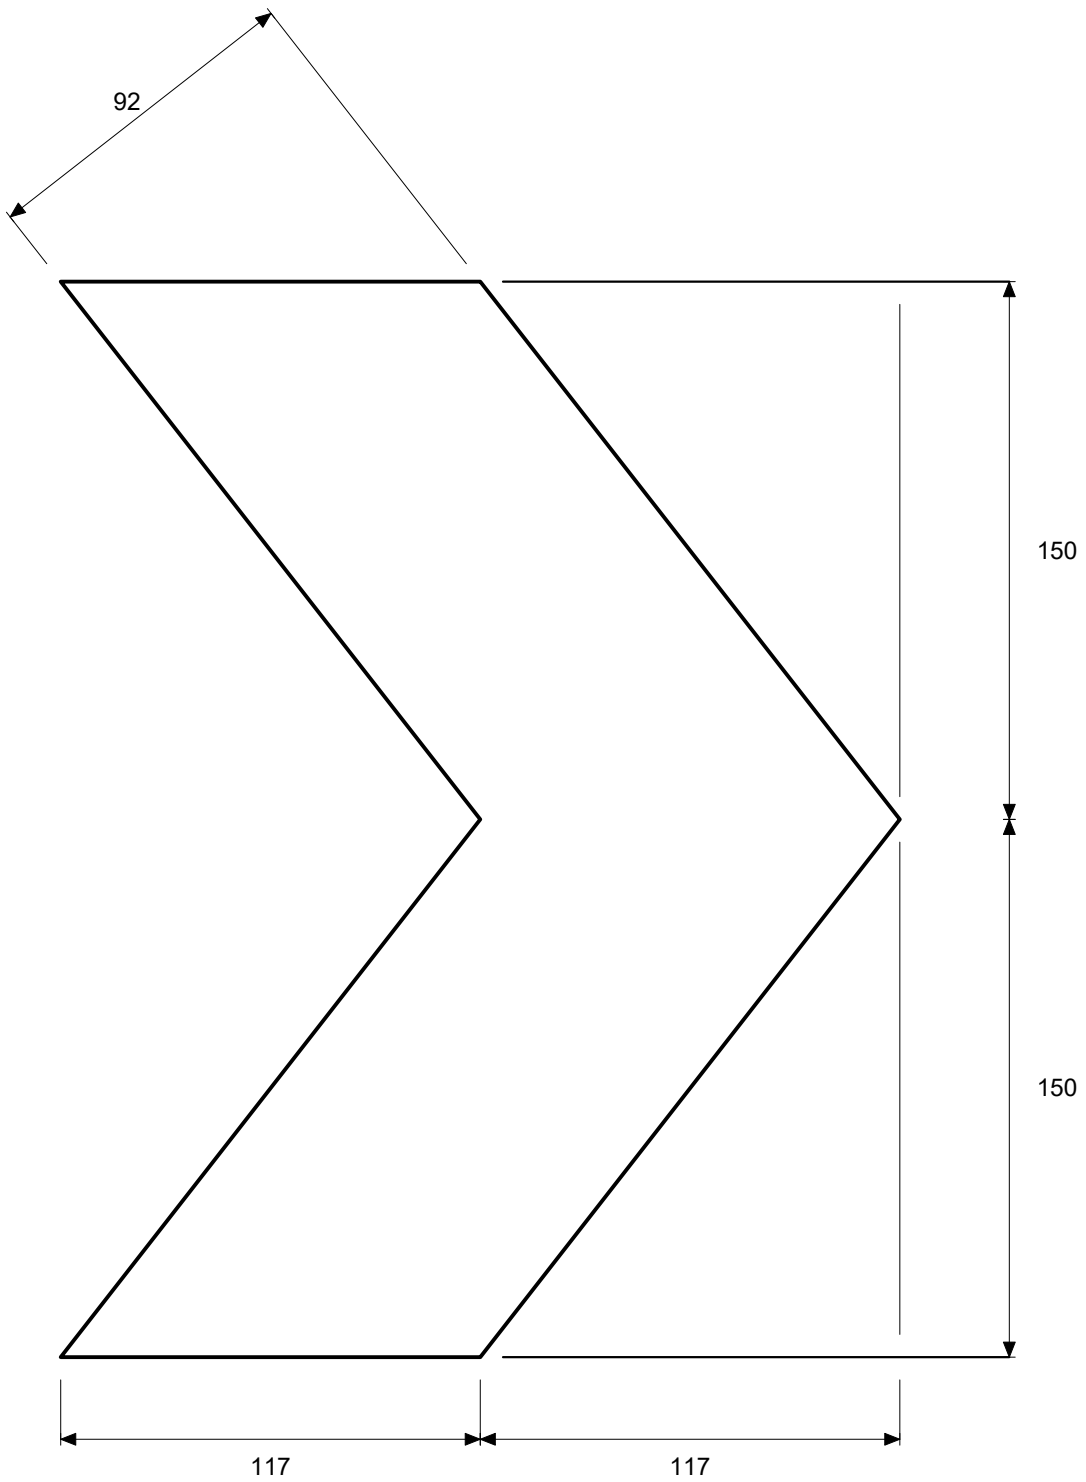

Specifications:
 Aluminium Sign
 Black lgd & Border
 Cl.400 White refl grd(AS1906.1)

Size:	350 x 1300	Date:	26/7/23
Area:	0.46 sq.m	Scale:	1:10
Border:	5 x 10	Drawn:	daviesm
Cnr Rad:	50	Checked:	
Patch CR:	NA	File:	g9-5-4_r
		Path:	H:\Signs\TTT\DRAWINGS\GUIDE\TrasiCAD
Prepared using TraSiCAD Product of QMR		G9-5-4(R)	

Details of Sign Face Symbols

Size:	350 x 1300	Date:	26/7/23
Area:	0.46 sq.m		
Border:	5 x 10	Drawn:	daviesm
Cnr Rad:	50	Checked:	
		File:	g9-5-4_r
		Path:	H:\Signs\TTT\DRAWINGS\GUIDE\TrasiCAD
			G9-5-4(R)
Prepared using TraSiCAD Product of QMR			