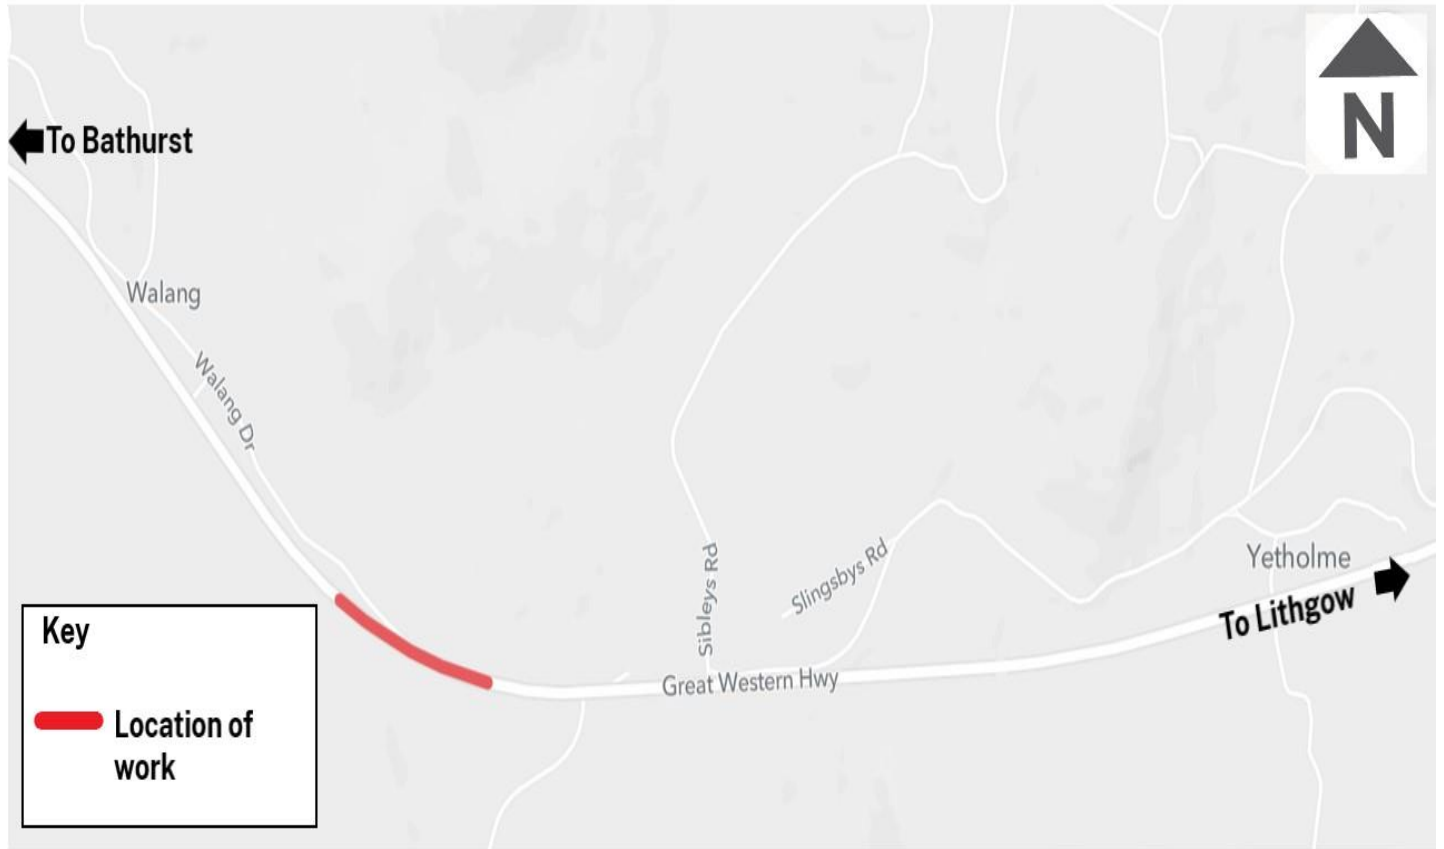

Location of work area

Contact us

Project Infoline **1800 167 499**

western.projects@transport.nsw.gov.au

nswroads.works/westregion

PO Box 334
PARKES, NSW 2870

For the latest traffic updates:

Call 132 701, visit livetraffic.com or download the app Live Traffic NSW

Interpreter service

For languages other than English call 131 450
Arabic • Cantonese • Hindi • Mandarin • Vietnamese
لطلب خدمة الترجمة الشفهية للغات غير الإنجليزية اتصل بالرقم
131 450

獲取英語以外的其他語言傳譯協助服務可以致電**131 450**

अंग्रेज़ी के अतिरिक्त अन्य भाषाओं के लिए दुभाषिया सेवा **131 450**
पर कॉल करें

获取英语以外的其他语言口译协助服务可以致电**131 450**

Để có dịch vụ thông ngôn cho các ngôn ngữ khác tiếng Anh,
gọi số **131 450**

Subscribe for updates at western.projects@transport.nsw.gov.au

www.transport.nsw.gov.au/privacy-statement#Your_Privacy