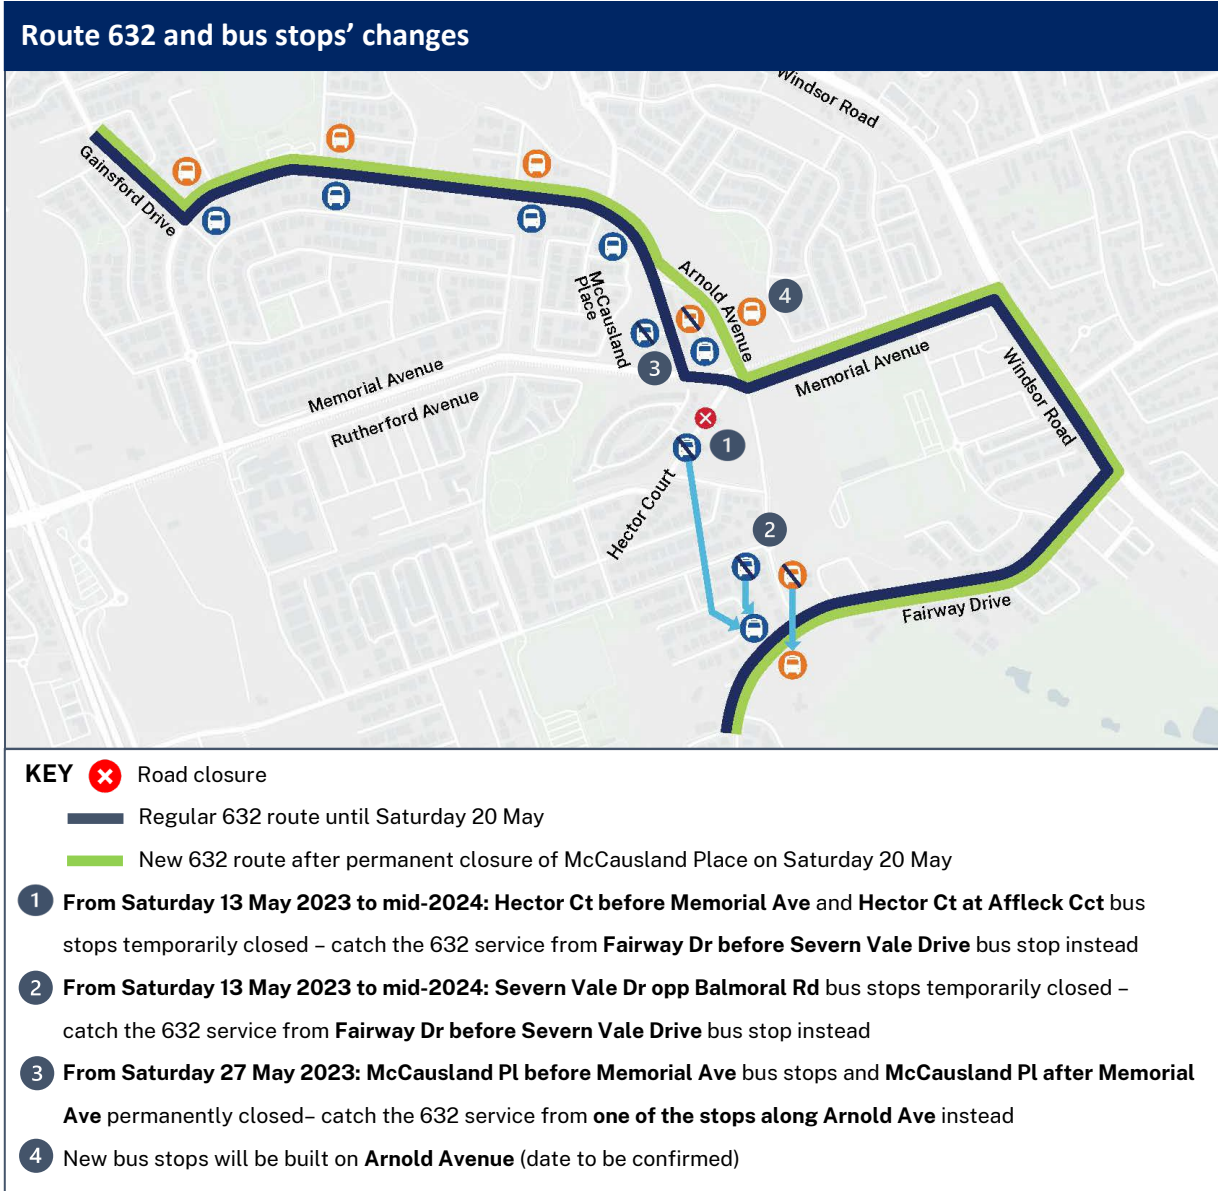

632 (Rouse Hill/Pennant Hills) bus changes

The road closures will result in changes to bus routes and bus stop locations.

- **From Saturday 13 May:** there will be changes to **route 632** in both directions (Rouse Hill/Pennant Hills) - please refer to the map on the next page.

We will also place signage about the changes to the bus routes and the locations of alternative bus stops at the regular bus stops. Information about the changes to bus services and bus stop locations is also available on transport.nsw.gov.au.

Contact us

Project Infoline **1800 784 847**

memorial.avenue@daracon.com.au

nswroads.work/mave

Visit the project web page

Interpreter service

For languages other than English call 131 450
Arabic • Cantonese • Hindi • Mandarin • Vietnamese

لطلب خدمة الترجمة الشفهية للغات غير الإنجليزية اتصل بالرقم
131 450

獲取英語以外的其他語言傳譯協助服務可以致電**131 450**

अंग्रेज़ी के अतिरिक्त अन्य भाषाओं के लिए दुभाषिया सेवा **131 450**
पर कॉल करें

获取英语以外的其他语言口译协助服务可以致电**131 450**

Để có dịch vụ thông ngôn cho các ngôn ngữ khác tiếng Anh,
gọi số **131 450**