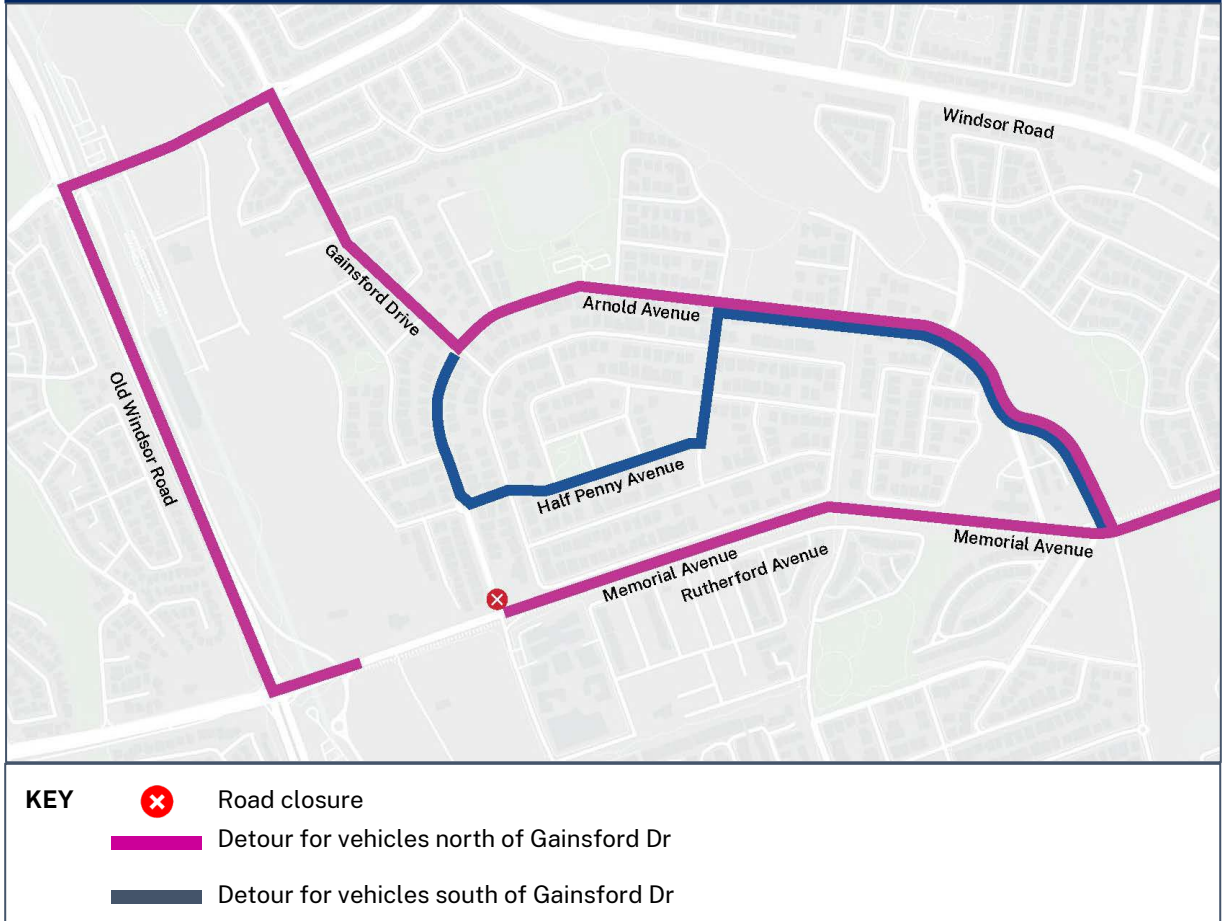

KEY		Road closure
		Detour for vehicles westbound on Memorial Avenue
		Detour for vehicles eastbound on Memorial Avenue

- **From Saturday 27 May 2023, McCausland Place** at the intersection with Memorial Avenue will be permanently closed. Access to Memorial Avenue will be via Arnold Avenue (east) from this date – please refer to map below.

McCausland Place closure detour map

KEY		Road closure
		Detour for vehicles northbound on McCausland Place

- Temporary road closures:
 - **From Saturday 13 May until mid-2024, Arnold Avenue (west)** opposite Free Settlers Drive will be temporarily closed at the intersection with Memorial Avenue. Please refer to detour map on the next page.

Arnold Avenue (west) closure detour map

- Road openings:

- **From Saturday 13 May 2023: Free Settlers Drive** at the intersection with Memorial Avenue will re-open
- **From Saturday 27 May 2023: Burns Road** at the intersection with Memorial Avenue will re-open
- **from Saturday 27 May 2023: Arnold Avenue** (east) at the intersection with Memorial Avenue will open

During the traffic changes there will be traffic control on Memorial Avenue and local roads. Motorists are advised to allow extra travel time as there will be delays. Please keep to speed limits and follow the direction of traffic controllers and signs. For the latest traffic updates call **132 701**, visit **livetraffic.com** or download the Live Traffic NSW App.