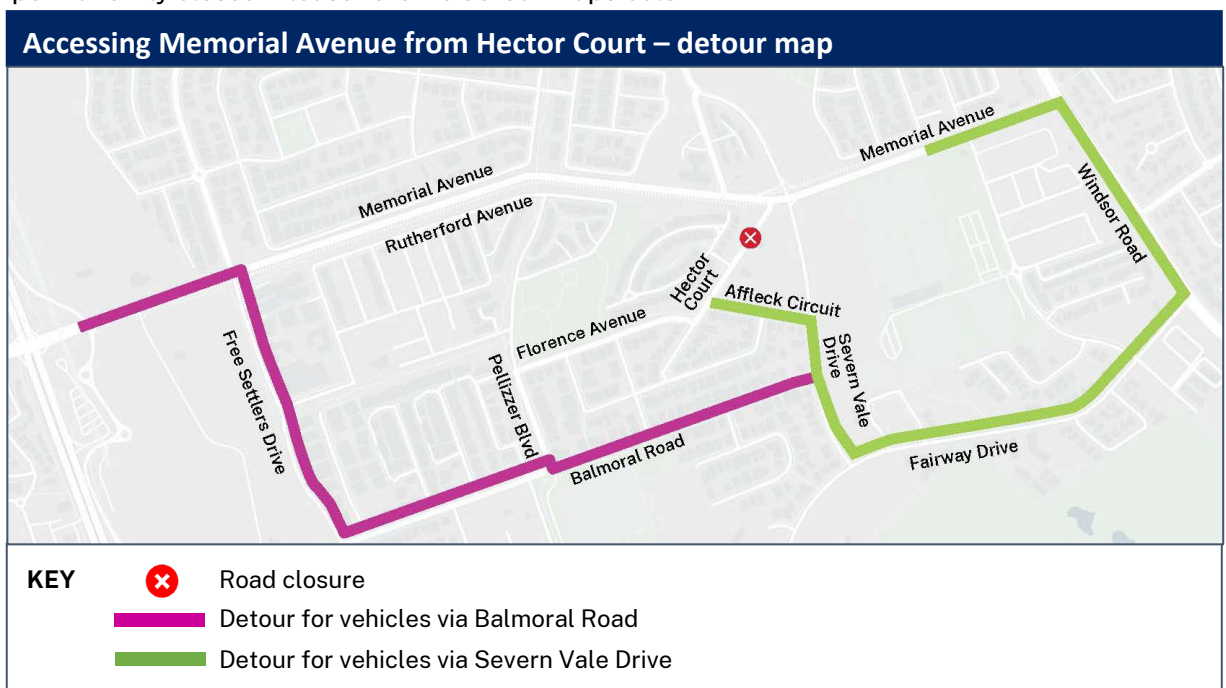

The NSW Government is upgrading Memorial Avenue to a four-lane road between Old Windsor Road and Windsor Road at Kellyville.

What work are we doing?

We have completed Stage 1 of the upgrade and constructed the new road on the southern side of the existing Memorial Avenue and on the northern side between McCausland Place and Windsor Road. As previously consulted with the community as part of the Review of Environmental Factors, we will now shift traffic to the completed sections of the new road and start construction of Stage 2 of the upgrade which will include temporary and permanent road closures and bus route changes.

- **From Saturday 13 May 2023 to mid-2024:** traffic will shift onto the newly constructed road between Old Windsor Road and Hector Court
- **From Saturday 27 May 2023 to mid-2024:** traffic will shift onto the newly constructed road between Hector Court and Windsor Road.

The traffic switches detailed above rely on dry weather to progress to schedule. We will also permanently and temporarily close some roads and re-open others.

We will also make changes to bus routes and stops to allow us to safely build the remainder of the new road.

Traffic changes

- Permanent road closures:
  - **From Saturday 13 May 2023, Hector Ct** at the intersection with Memorial Avenue will be permanently closed. Please refer to detour maps below.