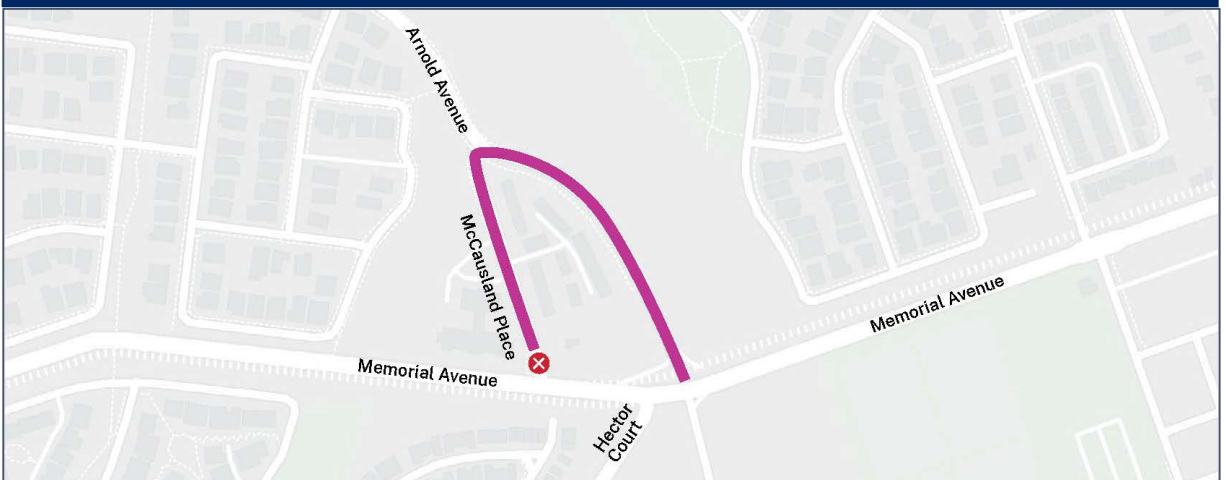

Traffic changes

- Permanent road closures:
 - **From Saturday 13 May 2023, Hector Ct** at the intersection with Memorial Avenue will be permanently closed. Please refer to detour maps below.

Accessing Hector Court from Memorial Avenue – detour map

KEY		Road closure
		Detour for vehicles westbound on Memorial Avenue
		Detour for vehicles eastbound on Memorial Avenue

- **From Saturday 27 May 2023, McCausland Place** at the intersection with Memorial Avenue will be permanently closed. Access to Memorial Avenue will be via Arnold Avenue (east) from this date – please refer to map below.

McCausland Place closure detour map

KEY		Road closure
		Detour for vehicles northbound on McCausland Place

- Temporary road closures:
 - **From Saturday 13 May until mid-2024, Arnold Avenue (west)** opposite Free Settlers Drive will be temporarily closed at the intersection with Memorial Avenue. Please refer to detour map on the next page.

Arnold Avenue (west) closure detour map

- Road openings:

- **From Saturday 13 May 2023: Free Settlers Drive** at the intersection with Memorial Avenue will re-open
- **From Saturday 27 May 2023: Burns Road** at the intersection with Memorial Avenue will re-open
- **from Saturday 27 May 2023: Arnold Avenue** (east) at the intersection with Memorial Avenue will open