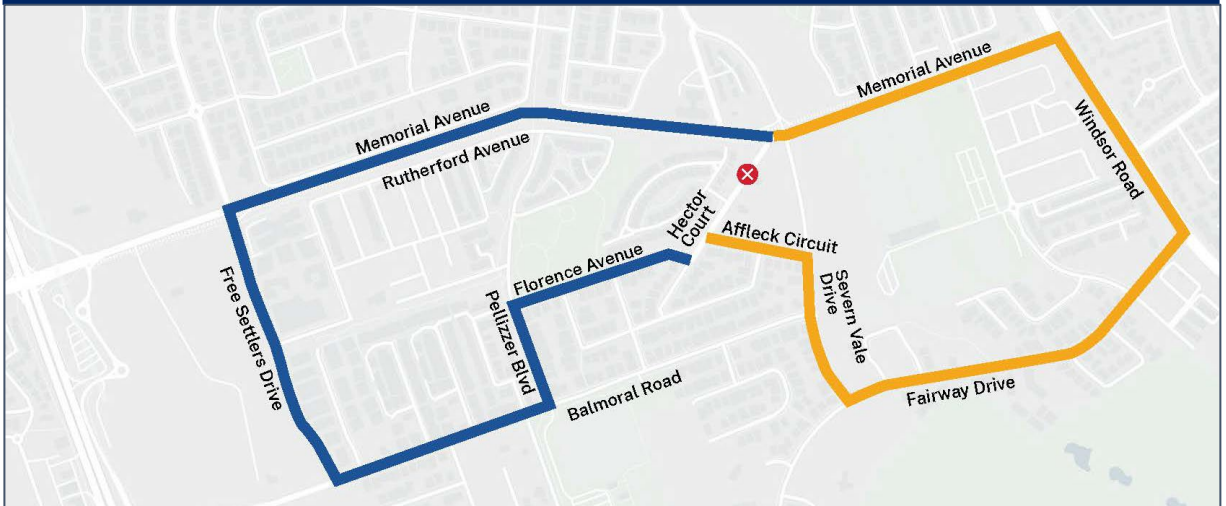

The NSW Government is upgrading Memorial Avenue to a four-lane road between Old Windsor Road and Windsor Road at Kellyville.

What work are we doing?

We have completed Stage 1 of the upgrade and constructed the new road on the southern side of the existing Memorial Avenue and on the northern side between McCausland Place and Windsor Road. As previously consulted with the community as part of the Review of Environmental Factors, we will now shift traffic to the completed sections of the new road and start construction of Stage 2 of the upgrade which will include temporary and permanent road closures and bus route changes.

Traffic changes

- Permanent road closures:
 - **From Saturday 13 May 2023, Hector Ct** at the intersection with Memorial Avenue will be permanently closed. Please refer to detour maps below.

Accessing Hector Court from Memorial Avenue – detour map

KEY		Road closure
		Detour for vehicles westbound on Memorial Avenue
		Detour for vehicles eastbound on Memorial Avenue

- **From Saturday 27 May 2023, McCausland Place** at the intersection with Memorial Avenue will be permanently closed. Access to Memorial Avenue will be via Arnold Avenue (east) from this date – please refer to map below.

McCausland Place closure detour map

KEY		Road closure
		Detour for vehicles northbound on McCausland Place

- Temporary road closures:
 - **From Saturday 13 May until mid-2024, Arnold Avenue (west)** opposite Free Settlers Drive will be temporarily closed at the intersection with Memorial Avenue. Please refer to detour map on the next page.