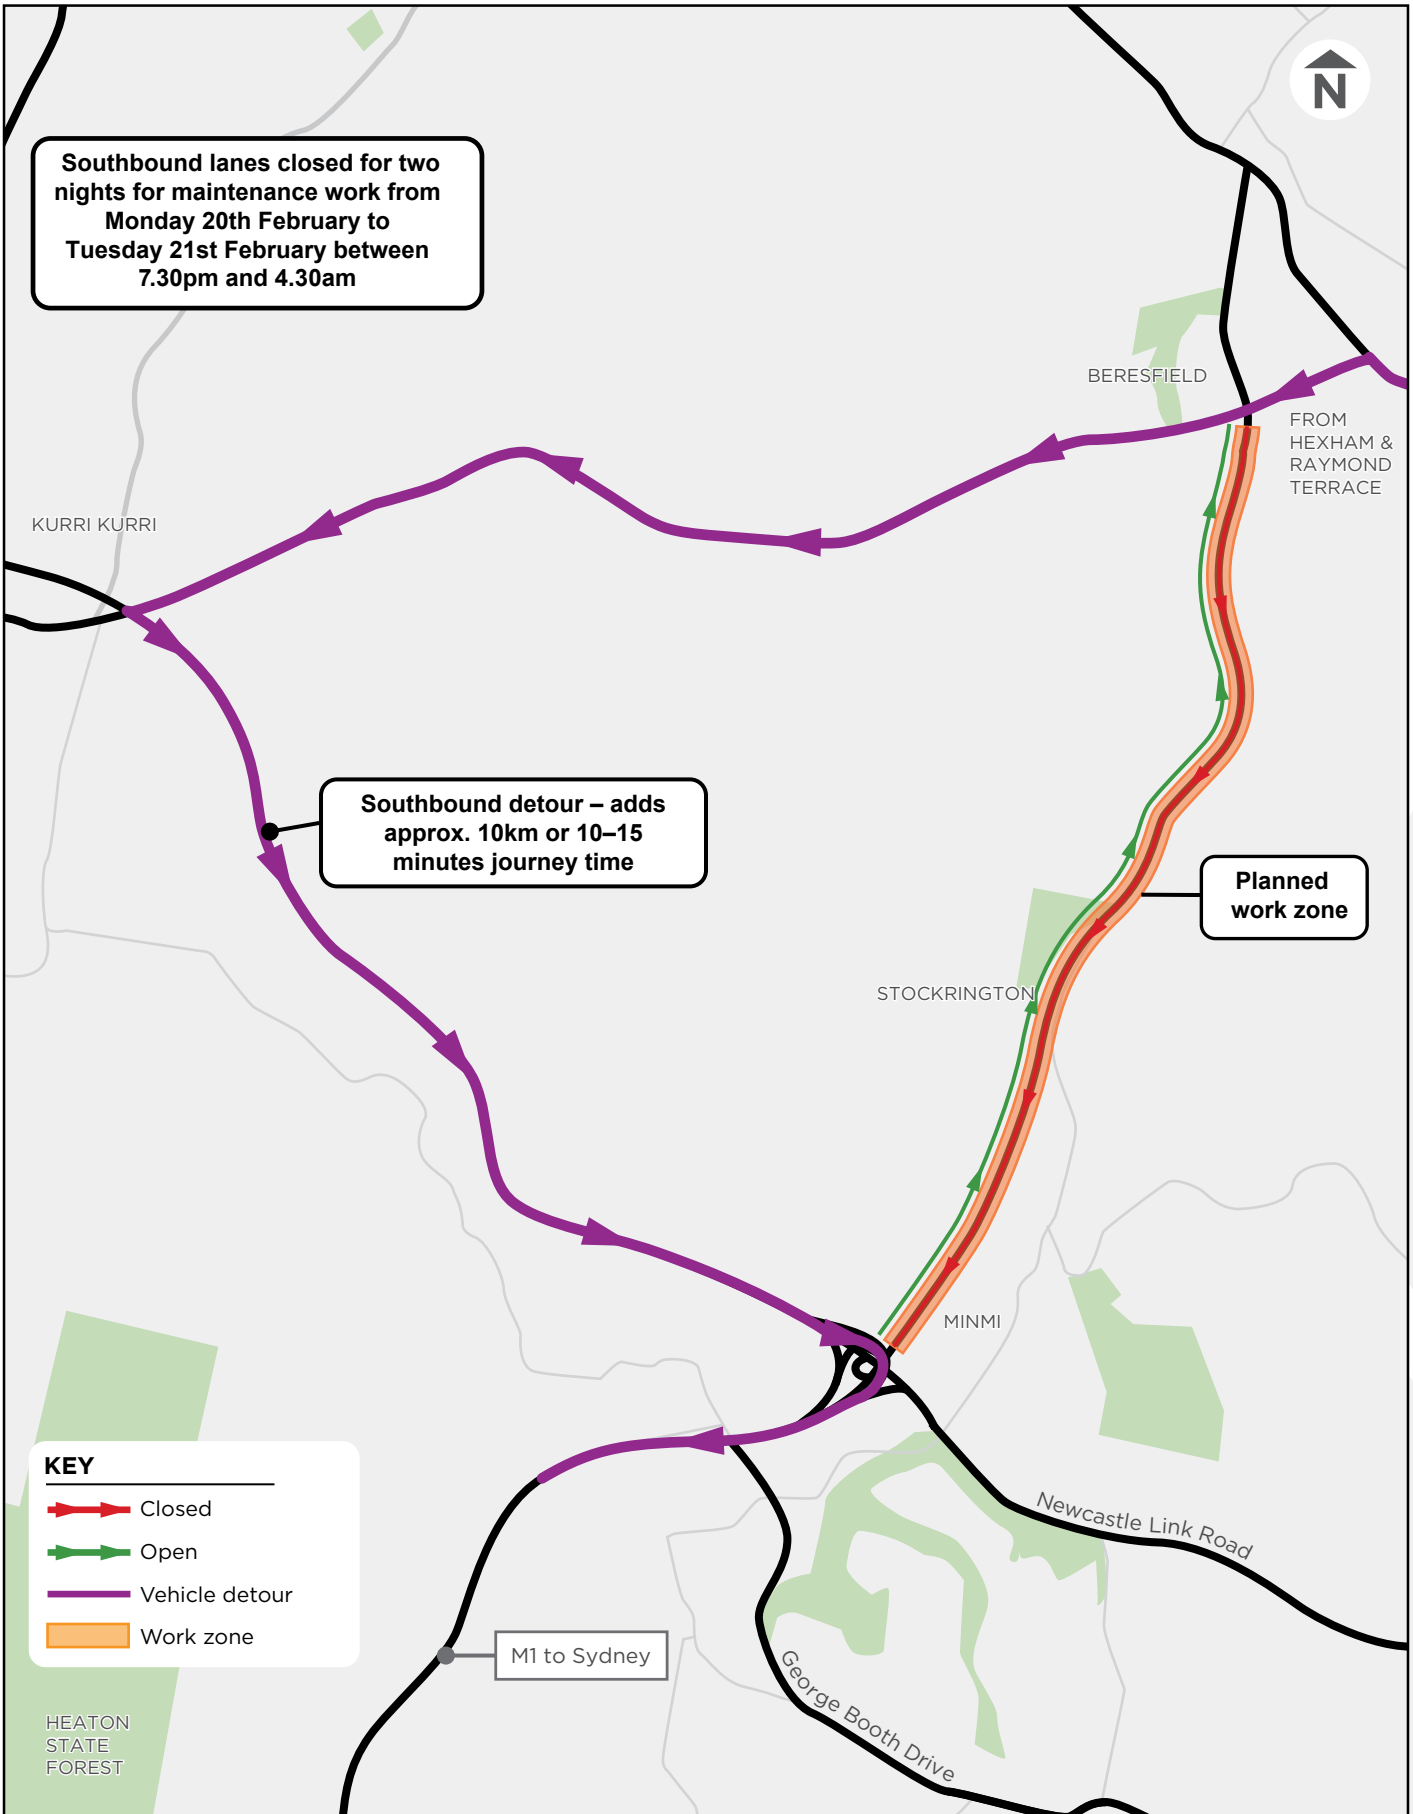

Traffic detour - M1 Pacific Motorway

southbound closure between John Renshaw Drive and Hunter Expressway

Traffic detour - M1 Pacific Motorway

northbound closure between Hunter Expressway and John Renshaw Drive