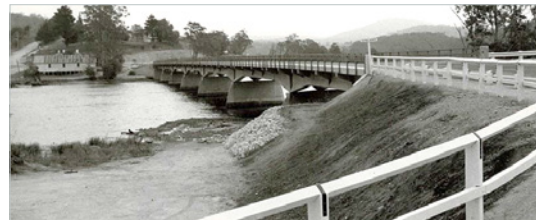

1964 original bridge opening event memories

The original Nelligen Bridge opening event was held on Saturday 12 December 1964. It included a Grand Parade, Marching Girls and competitions. A public holiday was proclaimed by the Governor of NSW for the Town of Nelligen.

Visit the project webpage to watch videos about the old bridge and how it connected communities