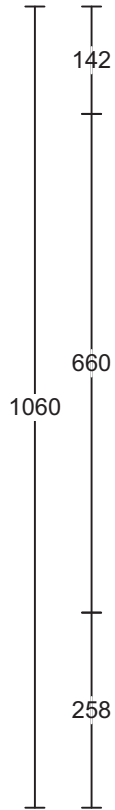

Legend Font Type Font Size

Specifications: Aluminium Sign Black Symbol & Border Cl.400 Yellow refl grd(AS1906.1)	Size: 848 x 848	Date: 31/7/23
	Area: 0.72 sq.m	Scale: 1:10
	Border: 8 x 16	Drawn:
	Cnr Rad: 40	Checked:
	Patch CR: NA	File: w5-54_a
Path: H:\Signs\TTT\DRAWINGS\WARNING\TrasiCAD		W5-54(A)
Prepared using TrasiCAD Product of QMR		

Legend Font Type Font Size

Specifications:
 Aluminium Sign
 Black Symbol & Border
 Cl.400 Yellow refl grd(AS1906.1)

Size:	1060 x 1060	Date:	31/7/23
Area:	1.12 sq.m	Scale:	1:10
Border:	10 x 20	Drawn:	
Cnr Rad:	50	Checked:	
Patch CR:	NA	File:	w5-54_b
		Path:	H:\Signs\TTT\DRAWINGS\WARNING\TrasiCAD
Prepared using TrasiCAD Product of QMR		W5-54(B)	

Legend Font Type Font Size

Specifications:
 Aluminium Sign
 Black Symbol & Border
 Cl.400 Yellow refl grd(AS1906.1)

Size:	1272 x 1272	Date:	31/7/23
Area:	1.62 sq.m	Scale:	1:10
Border:	12 x 24	Drawn:	
Cnr Rad:	60	Checked:	
Patch CR:	NA	File:	w5-54_c
		Path:	H:\Signs\TTT\DRAWINGS\WARNING\TrasiCAD
Prepared using TrasiCAD Product of QMR		W5-54(C)	