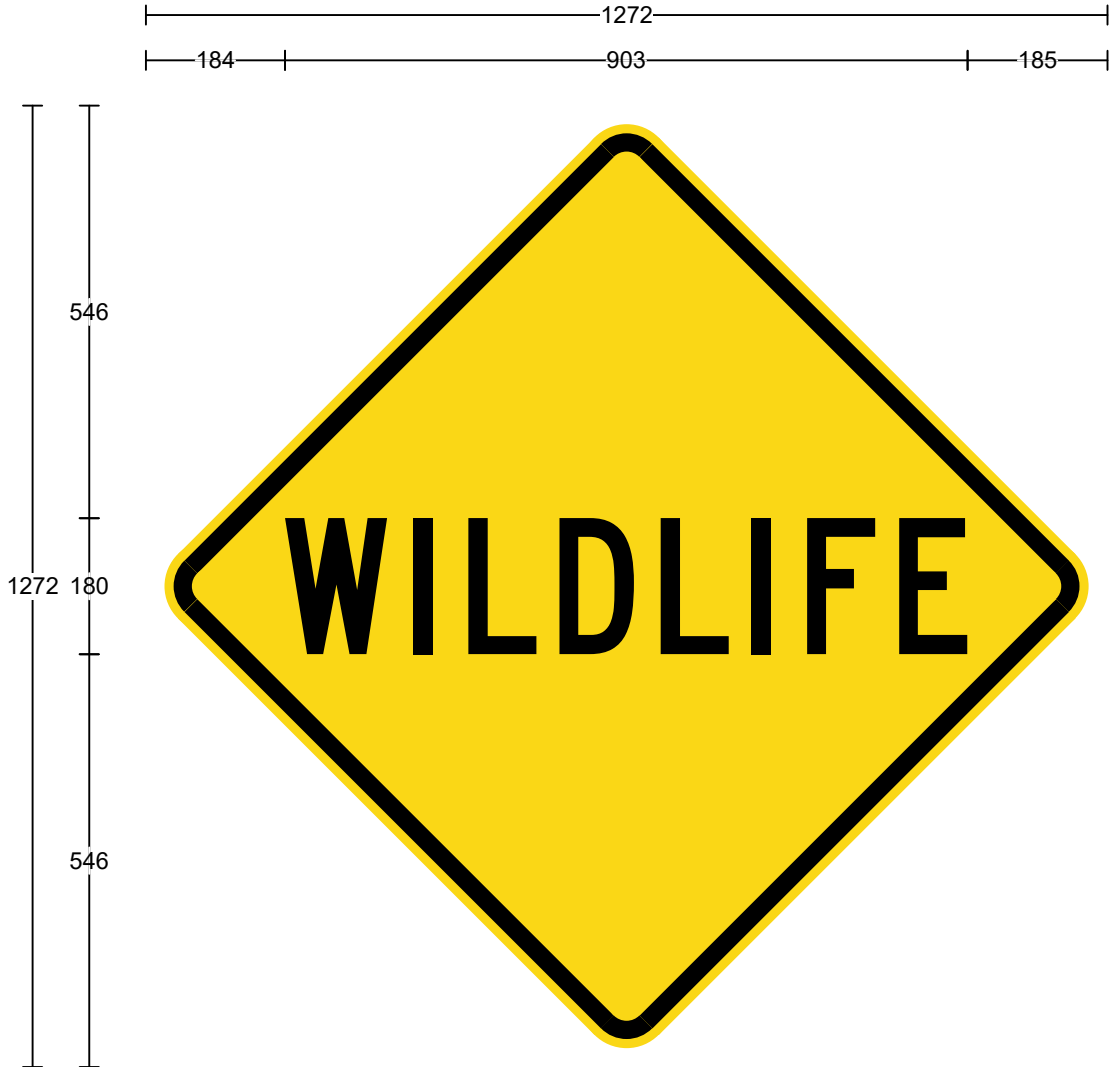

Legend
WILDLIFE

Font Type
FHWA Series C2000EX

Font Size
120

Specifications:
Aluminium Sign
Black Symbol & Border
Cl.400 Yellow refl grd(AS1906.1)

Size:	848 x 848	Date:	3/8/23
Area:	0.72 sq.m	Scale:	1:10
Border:	8 x 16	Drawn:	
Cnr Rad:	40	Checked:	
Patch CR:	NA	File:	w5-56_a
		Path:	H:\Signs\TTT\DRAWINGS\WARNING\TrasiCAD
Prepared using TraSiCAD Product of QMR		W5-56(A)	

Legend	Font Type	Font Size
WILDLIFE	FHWA Series C2000EX	150

Specifications: Aluminium Sign Black Legend & Border Cl.400 Yellow refl grd(AS1906.1)	Size:	1060 x 1060	Date:	2/8/23
	Area:	1.12 sq.m	Scale:	1:10
	Border:	10 x 20	Drawn:	
	Cnr Rad:	50	Checked:	
	Patch CR:	NA	File:	w5-56_b
		Path:	H:\Signs\TTT\DRAWINGS\WARNING\TrasiCAD	
	Prepared using TraSiCAD Product of QMR		W5-56(B)	

<u>Legend</u>	<u>Font Type</u>	<u>Font Size</u>
WILDLIFE	AS1744 Series C Medium	180

Specifications:
 Aluminium Sign
 Black Legend & Border
 Cl.400 Yellow refl grd(AS1906.1)

Size:	1272 x 1272	Date:	3/8/23
Area:	1.62 sq.m	Scale:	1:10
Border:	12 x 24	Drawn:	
Cnr Rad:	60	Checked:	
Patch CR:	NA	File:	w5-56_c
		Path:	H:\Signs\TTT\DRAWINGS\WARNING\TrasiCAD
Prepared using TraSiCAD Product of QMR		W5-56(C)	