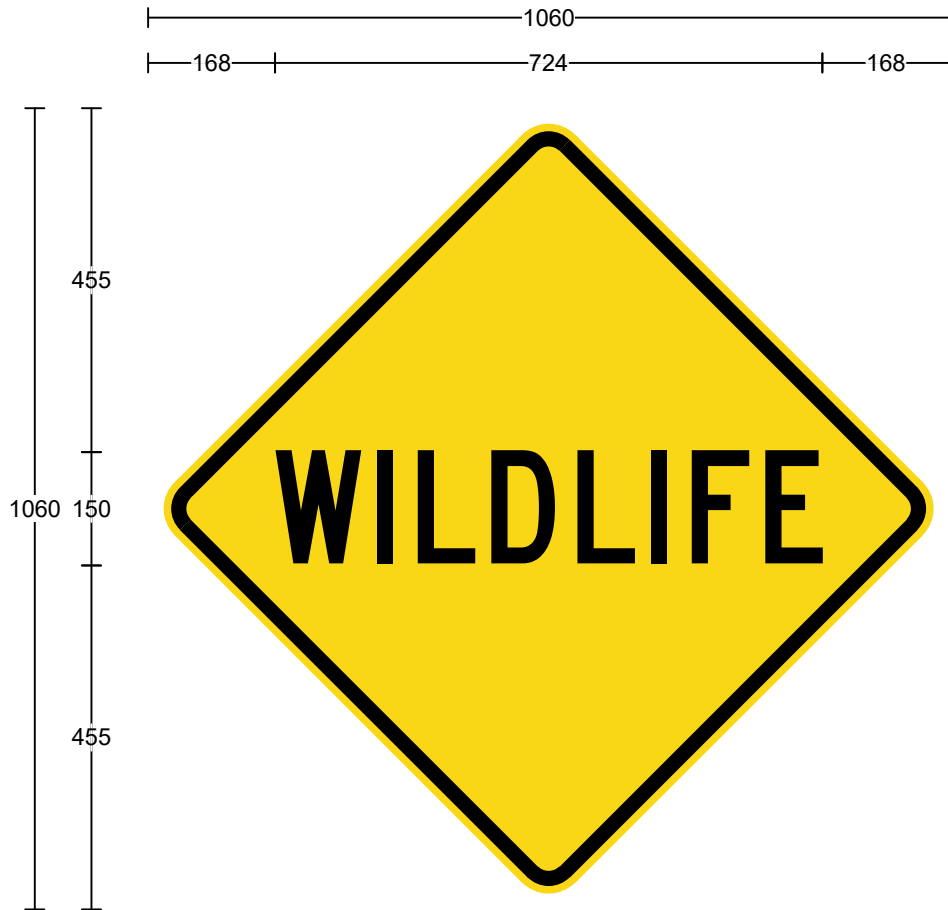

Legend
WILDLIFE

Font Type
FHWA Series C2000EX

Font Size
120

Specifications:
Aluminium Sign
Black Symbol & Border
Cl.400 Yellow refl grd(AS1906.1)

Size:	848 x 848	Date:	3/8/23
Area:	0.72 sq.m	Scale:	1:10
Border:	8 x 16	Drawn:	
Cnr Rad:	40	Checked:	
Patch CR:	NA	File:	w5-56_a
		Path:	H:\Signs\TTT\DRAWINGS\WARNING\TrasiCAD
Prepared using TraSiCAD Product of QMR		W5-56(A)	

Legend	Font Type	Font Size
WILDLIFE	FHWA Series C2000EX	150

Specifications: Aluminium Sign Black Legend & Border Cl.400 Yellow refl grd(AS1906.1)	Size:	1060 x 1060	Date:	2/8/23
	Area:	1.12 sq.m	Scale:	1:10
	Border:	10 x 20	Drawn:	
	Cnr Rad:	50	Checked:	
	Patch CR:	NA	File:	w5-56_b
		Path:	H:\Signs\TTT\DRAWINGS\WARNING\TrasiCAD	
	Prepared using TraSiCAD Product of QMR		W5-56(B)	

<u>Legend</u>	<u>Font Type</u>	<u>Font Size</u>
WILDLIFE	AS1744 Series C Medium	180

Specifications:
 Aluminium Sign
 Black Legend & Border
 Cl.400 Yellow refl grd(AS1906.1)

Size:	1272 x 1272	Date:	3/8/23
Area:	1.62 sq.m	Scale:	1:10
Border:	12 x 24	Drawn:	
Cnr Rad:	60	Checked:	
Patch CR:	NA	File:	w5-56_c
		Path:	H:\Signs\TTT\DRAWINGS\WARNING\TrasiCAD
Prepared using TraSiCAD Product of QMR		W5-56(C)	