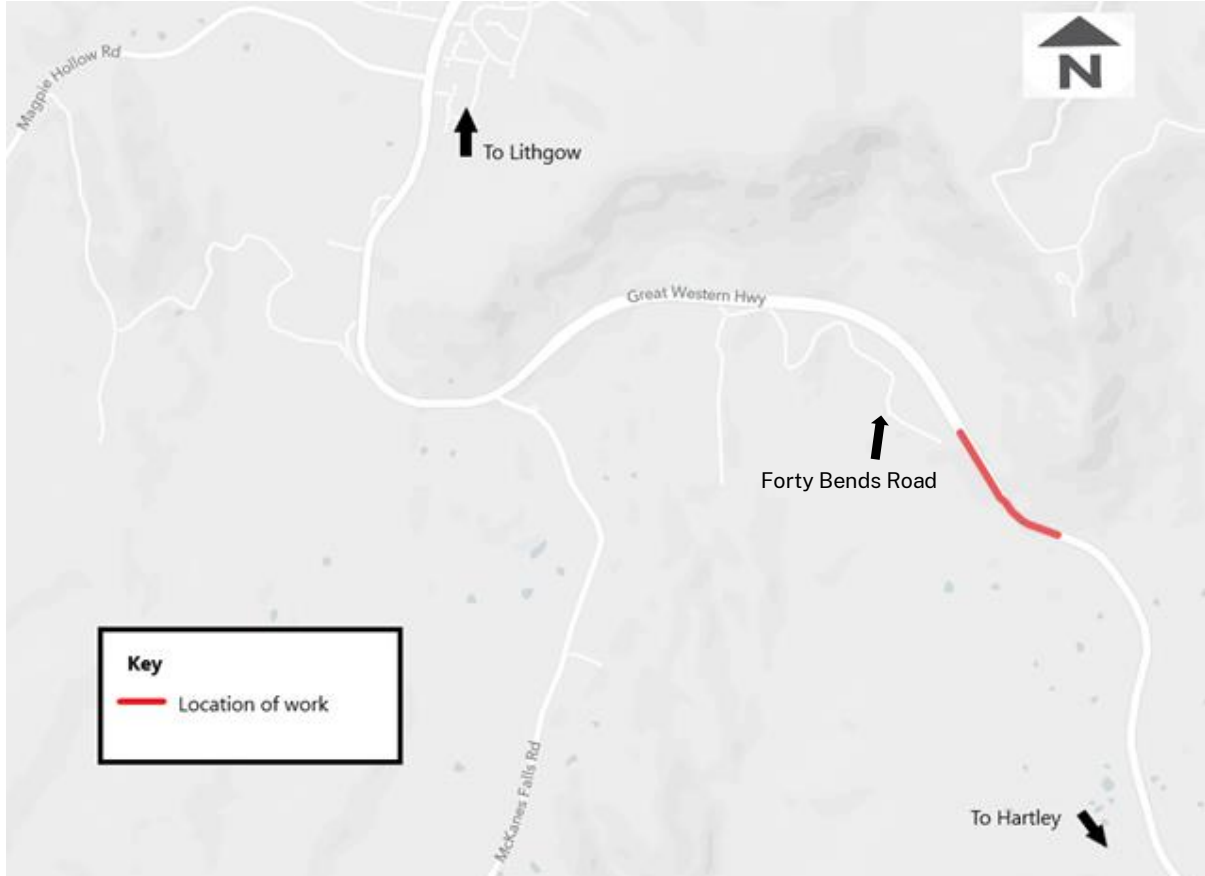

The NSW Government is carrying out emergency maintenance work on the Great Western Highway at Forty Bends, between Lithgow and Hartley.

Please keep to speed limits and follow the direction of traffic controllers and signs.

For the latest traffic updates, you can call 132 701, visit [livetraffic.com](https://www.livetraffic.com) or download the Live Traffic NSW App.

## Location of work area