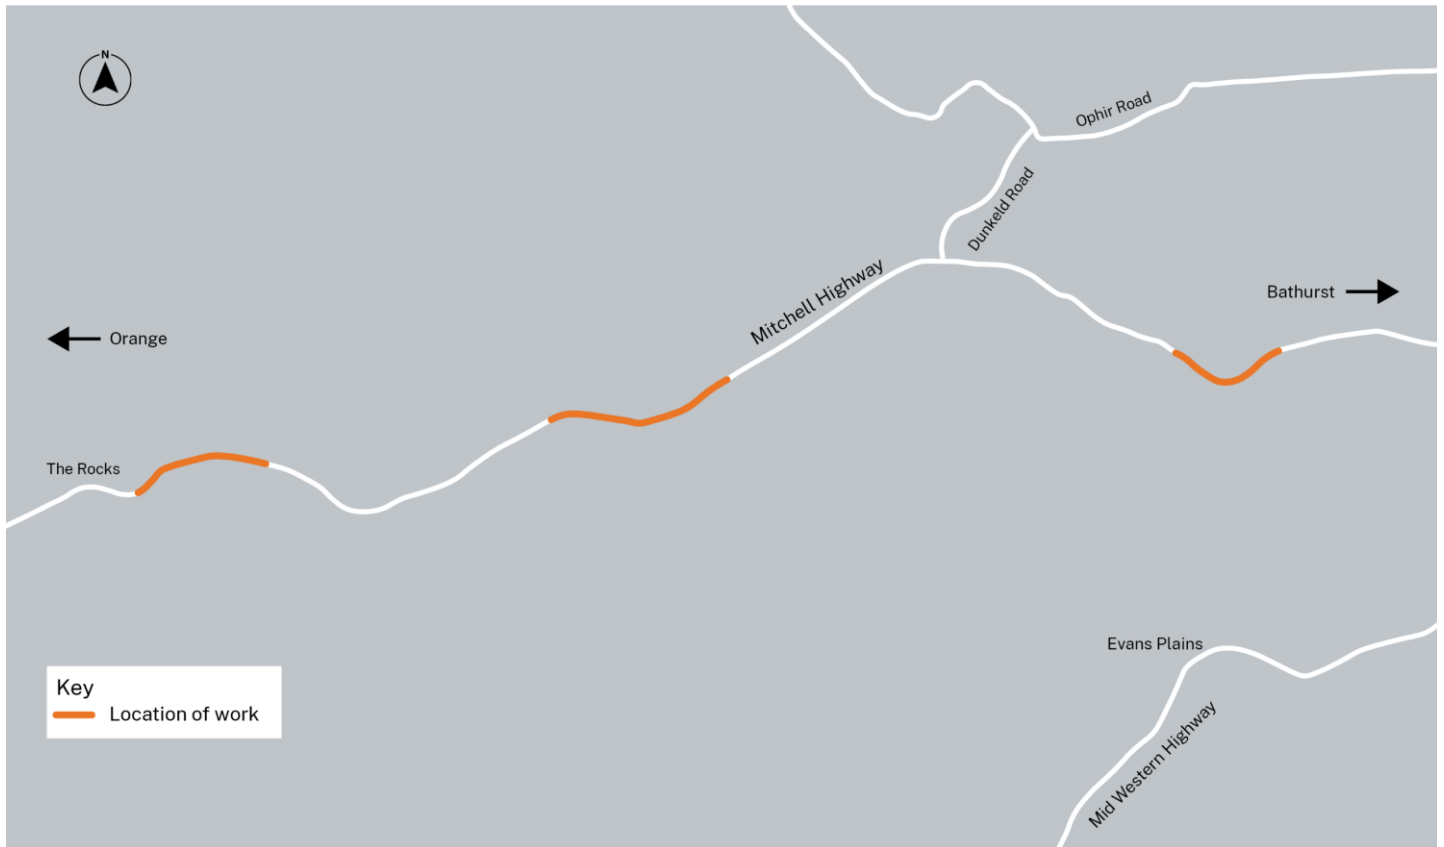

Location of work

Contact us

Project Infoline **1800 167 499**

western.projects@transport.nsw.gov.au

nswroads.works/westregion

PO Box 334
Parkes, NSW 2870

For the latest traffic updates:

Call 132 701, visit livetraffic.com or
download the app Live Traffic NSW

Interpreter service

For languages other than English call 131 450
Arabic • Cantonese • Hindi • Mandarin • Vietnamese
لطلب خدمة الترجمة الشفهية للغات غير الإنجليزية اتصل بالرقم
131 450

獲取英語以外的其他語言傳譯協助服務可以致電**131 450**

अंग्रेज़ी के अतिरिक्त अन्य भाषाओं के लिए दुभाषिया सेवा **131 450**
पर कॉल करें

获取英语以外的其他语言口译协助服务可以致电**131 450**

Để có dịch vụ thông ngôn cho các ngôn ngữ khác tiếng Anh,
gọi số **131 450**

www.transport.nsw.gov.au/privacy-statement#Your_Privacy

Subscribe for updates at western.projects@transport.nsw.gov.au