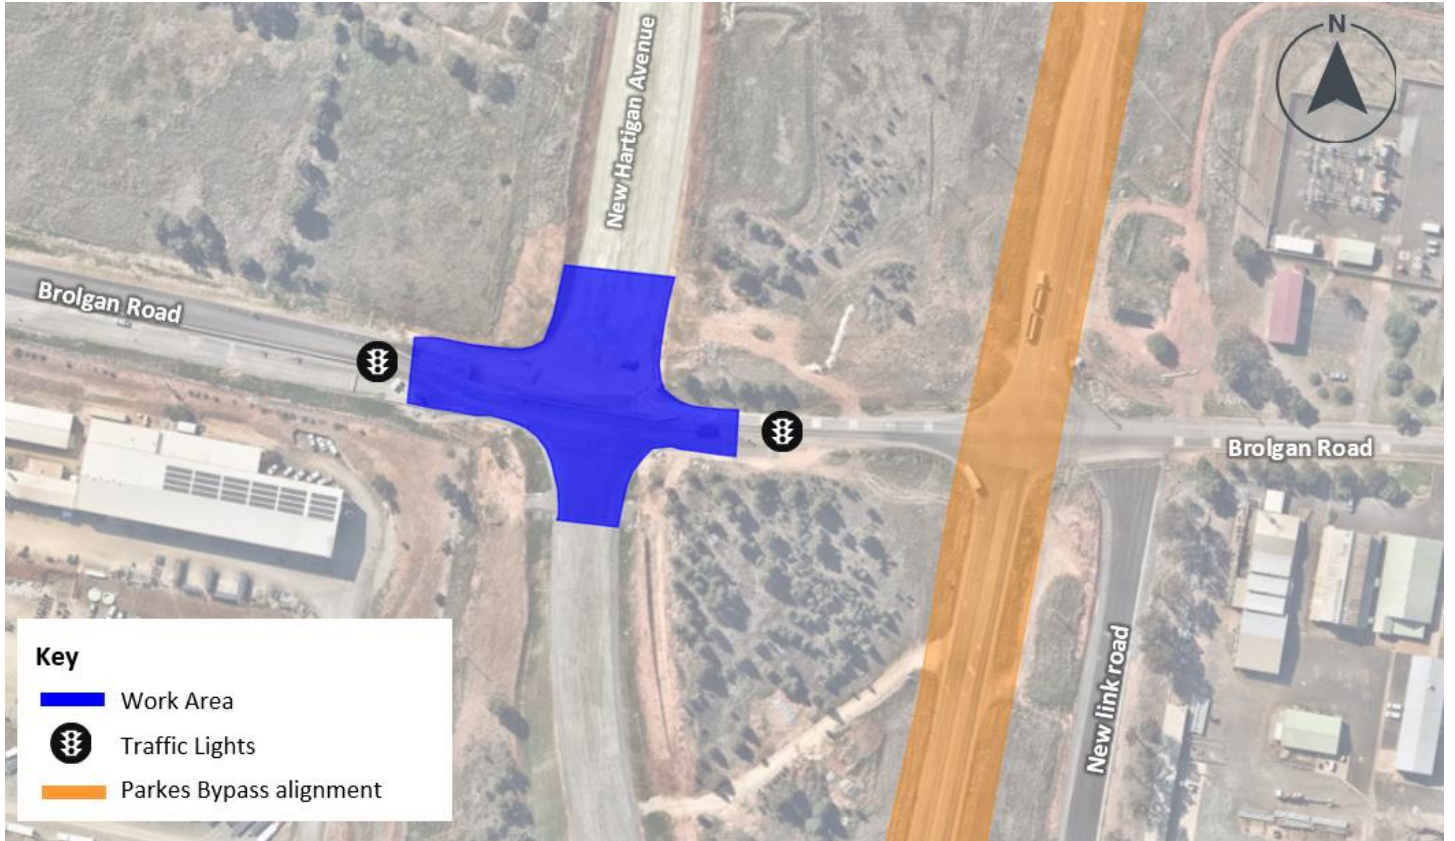

Location of nightwork

Contact us

Project Infoline **1800 741 636 (option 4)**

parkes.community@georgiou.com.au

nswroads.work/parkesbypass

51 - 55 Currajong Street
Parkes, NSW 2870

For the latest traffic updates: Call 132 701,
visit livetraffic.com or download the app
Live Traffic NSW

Interpreter service

For languages other than English call 131 450
Arabic • Greek • Hindi • Mandarin • Vietnamese

لطلب خدمة الترجمة الشفهية للغات غير الإنجليزية اتصل
بالرقم **131 450**

Για υπηρεσίες διερμηνείας σε άλλες γλώσσες εκτός από
τα Αγγλικά καλέστε το **131 450**

अंग्रेज़ी के अतिरिक्त अन्य भाषाओं के लिए दुभाषिया सेवा
131 450 पर कॉल करें

获取英语以外的其他语言口译协助服务可以致电**131 450**

Để có dịch vụ thông ngôn cho các ngôn ngữ khác tiếng
Anh, gọi số **131 450**