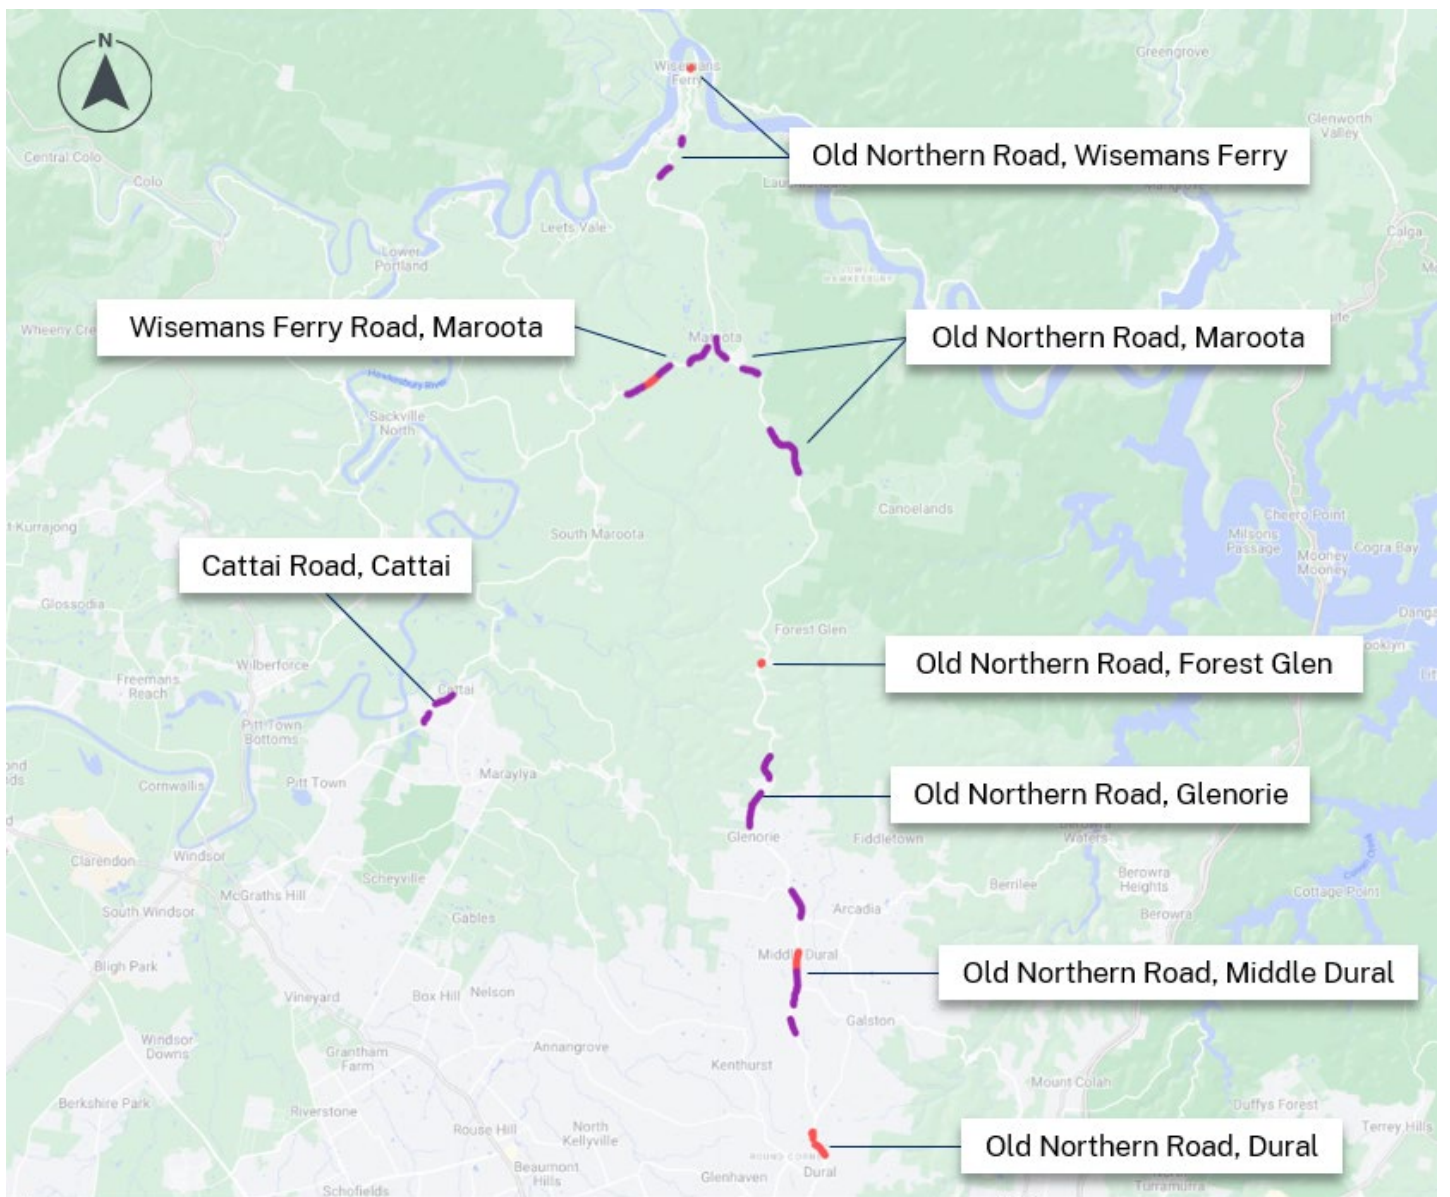

Old Northern Road, Cattai Road and Wisemans Ferry Road natural disaster recovery work

Location of work areas and detours

December 2023

KEY Work locations – stop/slow

Work locations – road closures