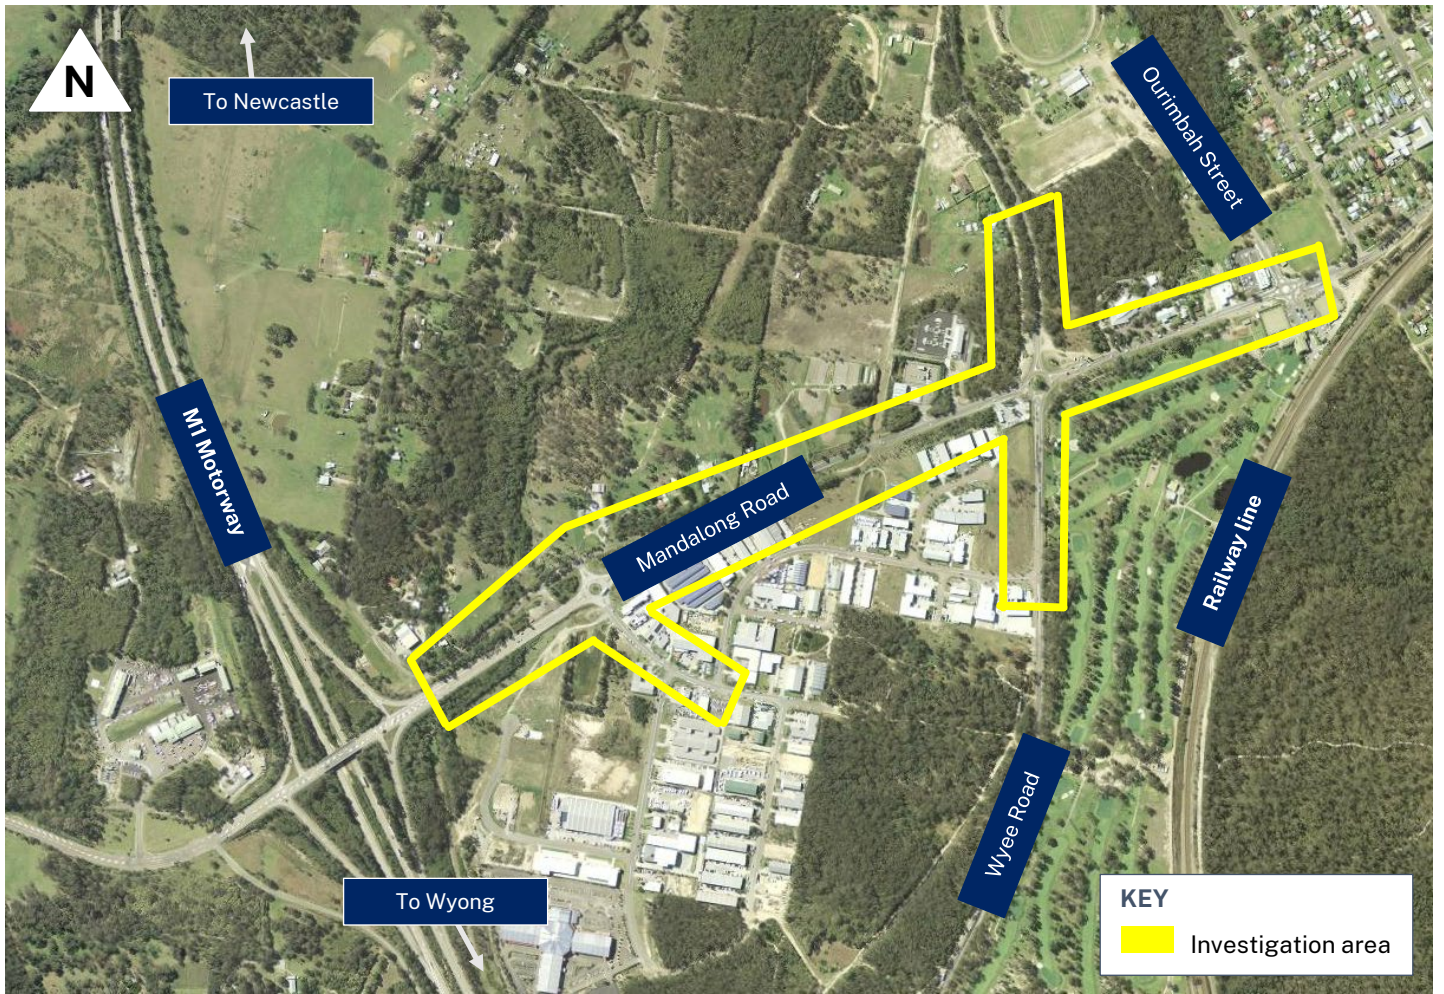

Transport for NSW is carrying out field investigations at Morisset on and around Mandalong Road from the M1 interchange to Ourimbah Street, to inform future road work.

What work are we doing?

The field investigations include detailed engineering surveys of the road surface, road corridor, drainage systems and underground services.

What will this mean for you?

You may notice workers on site as well as temporary footpath closures / pedestrian detours in place.

Work will involve traffic control vehicles moving on-site that generate a small amount of noise and light. We will make every effort to minimise noise by turning off machinery and vehicles when not in use.

Driveway access will be maintained at all times.

Traffic changes

There will be temporary traffic changes to ensure the work zone is safe.

Single lane and shoulder closures with traffic control and a 40km/h speed limit will be in place as required during work hours and may affect travel times.

Please keep to speed limits and follow the direction of traffic controllers and signs.

Thank you for your patience during this important work.

Location of work area

Contact us

Project Infoline **1800 555 560**