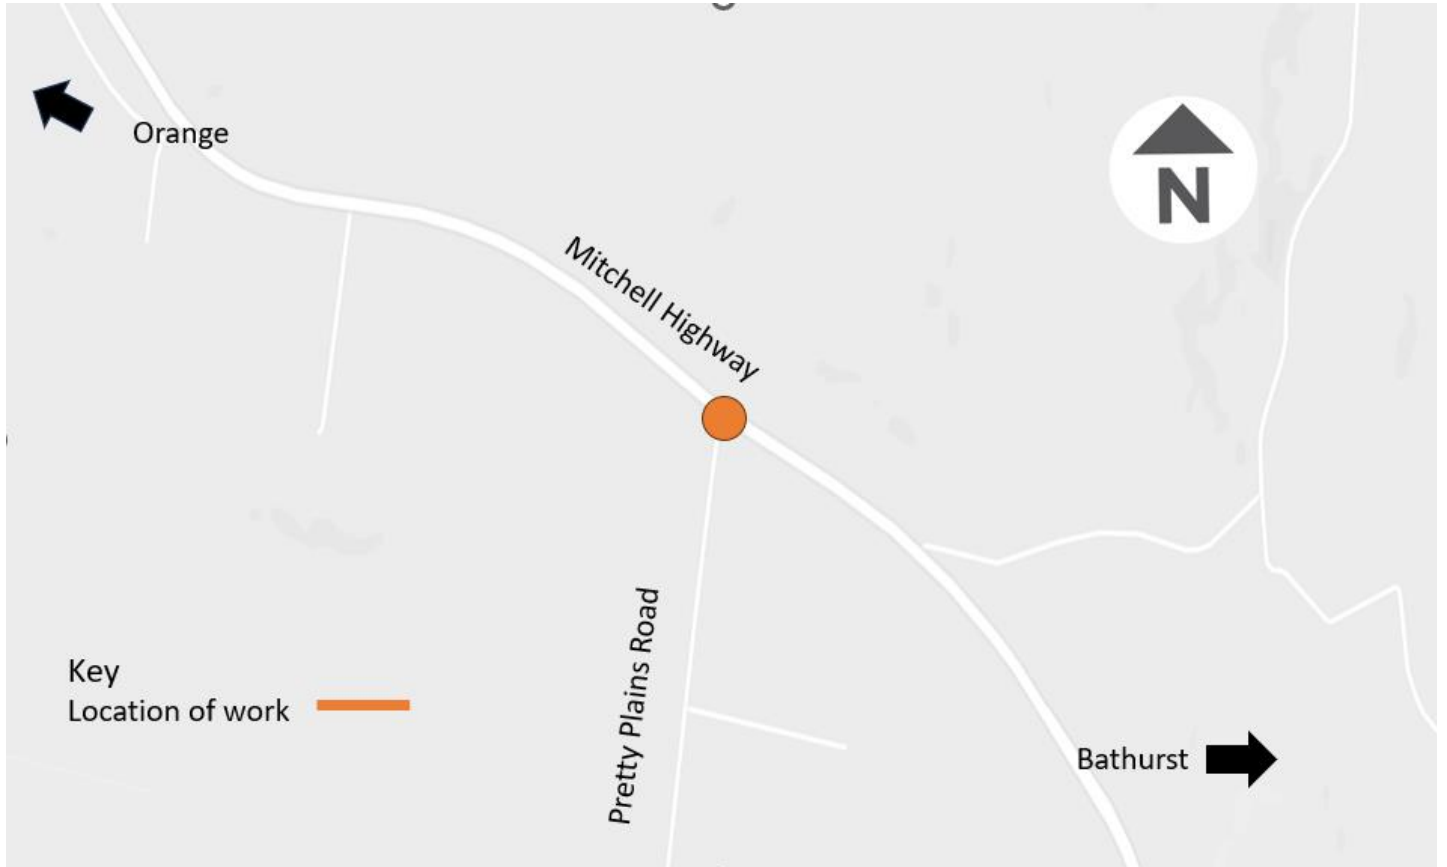

Location of work

Contact us

Project Infoline **1800 167 499**

western.projects@transport.nsw.gov.au

nswroads.work/westregion

PO Box 334
Parkes, NSW 2870

For the latest traffic updates:

Call 132 701, visit livetraffic.com or
download the app Live Traffic NSW

Interpreter service

For languages other than English call 131 450
Arabic • Cantonese • Hindi • Mandarin • Vietnamese
لطلب خدمة الترجمة الشفهية للغات غير الإنجليزية اتصل بالرقم
131 450

獲取英語以外的其他語言傳譯協助服務可以致電**131 450**

अंग्रेज़ी के अतिरिक्त अन्य भाषाओं के लिए दुभाषिया सेवा **131 450**
पर कॉल करें

获取英语以外的其他语言口译协助服务可以致电**131 450**

Để có dịch vụ thông ngôn cho các ngôn ngữ khác tiếng Anh,
gọi số **131 450**