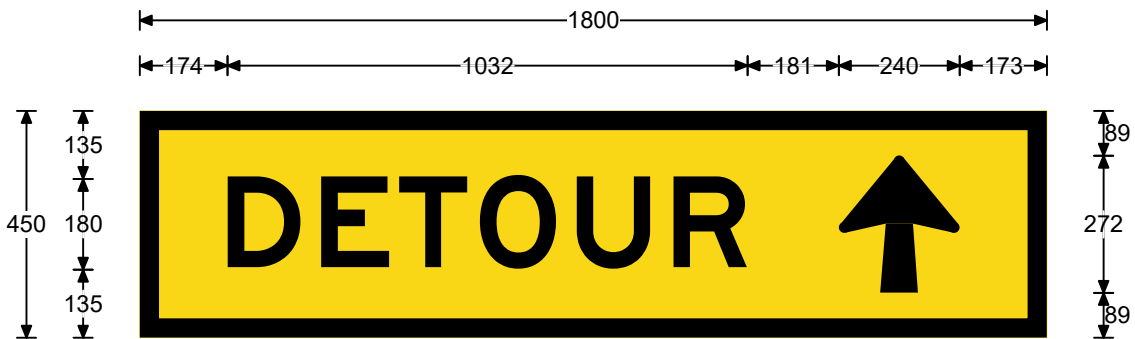

<u>Legend</u>	<u>Font Type</u>	<u>Font Size</u>
DETOUR	FHWA Series E2000EX	120

Specifications: Aluminium Sign Black lgd & Border Cl.400 Yellow refl grd(AS1906.1)	Size:	300 x 1200	Date:	11/1/24
	Area:	0.36 sq.m	Scale:	1:15
	Border:	0 x 25	Drawn:	daviesm
	Cnr Rad:	0	Checked:	
	Patch CR:	NA	File:	T5-1(A)_S
		Path:	H:\Signs\TTT\DRAWINGS\TEMP\TrasiCAD	
	Prepared using TraSiCAD Product of QMR		T5-1(A)_S	

Legend
DETOUR

Font Type
FHWA Series E2000EX

Font Size
180

Specifications:
Aluminium Sign
Black lgd & Border
Cl.400 Yellow refl grd(AS1906.1)

Size:	450 x 1800	Date:	11/1/24
Area:	0.81 sq.m	Scale:	1:15
Border:	0 x 38	Drawn:	daviesm
Cnr Rad:	0	Checked:	
Patch CR:	NA	File:	T5-1(B)_S
		Path:	H:\Signs\TTT\DRAWINGS\TEMP\TrasiCAD
			T5-1(B)_S
Prepared using TraSiCAD Product of QMR			