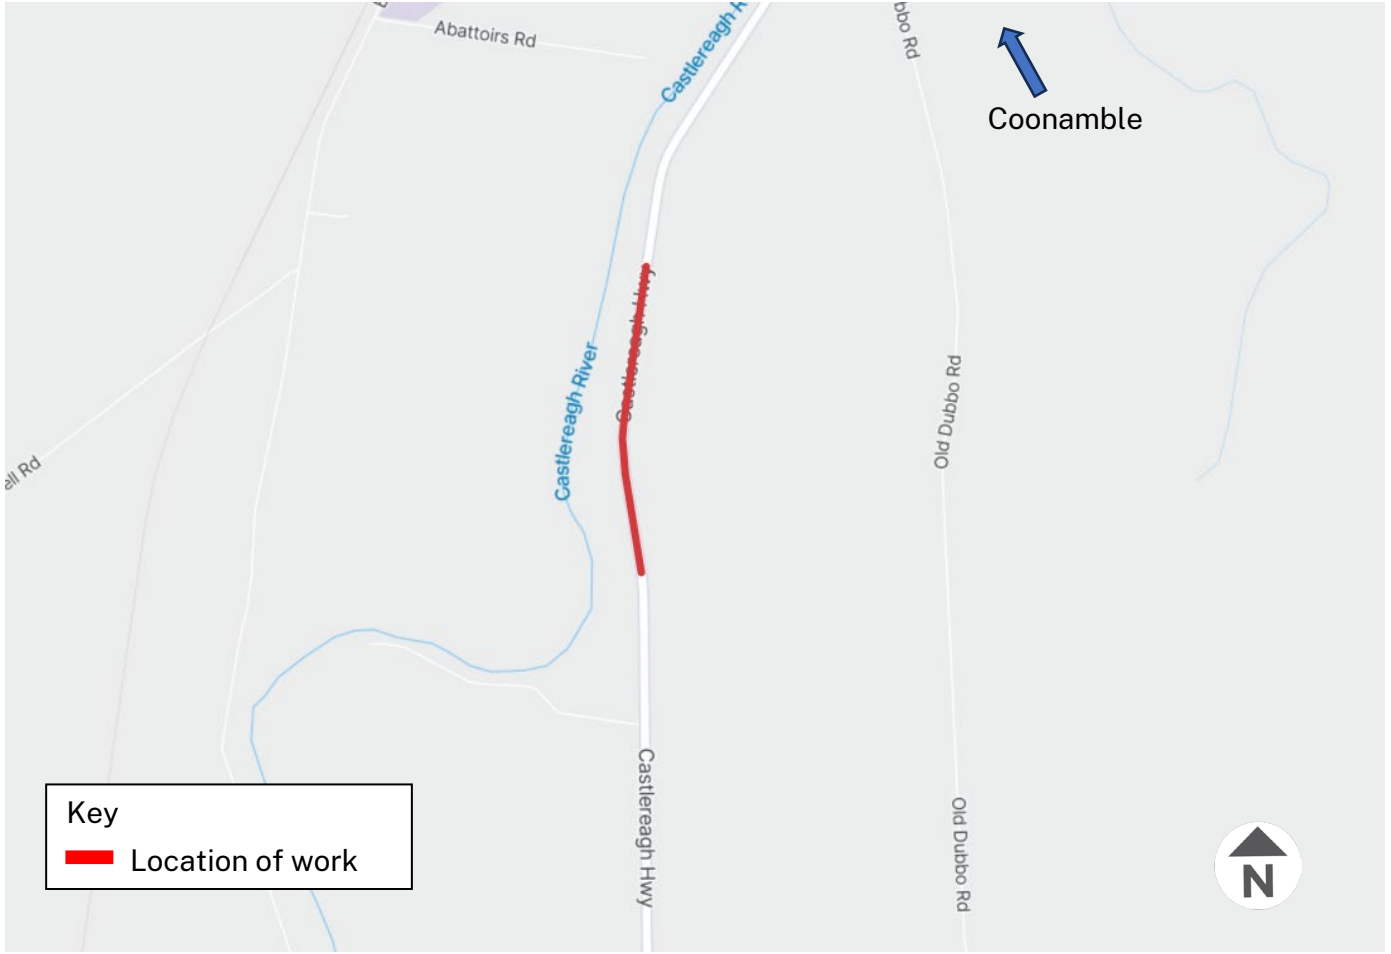

Location of work area

Contact us

1800 167 499

western.projects@transport.nsw.gov.au

51 – 55 Currajong Street
PARKES, NSW 2870

For the latest traffic updates:

Call 132 701, visit livetraffic.com or
download the app Live Traffic NSW

www.transport.nsw.gov.au/privacy-statement#Your_Privacy

Interpreter service

For languages other than English call 131 450
Arabic • Greek • Hindi • Mandarin • Vietnamese

لطلب خدمة الترجمة الشفهية للغات غير الإنجليزية اتصل
بالرقم **131 450**

Για υπηρεσίες διερμηνείας σε άλλες γλώσσες εκτός από
τα Αγγλικά καλέστε το **131 450**

अंग्रेज़ी के अतिरिक्त अन्य भाषाओं के लिए दुभाषिया सेवा
131 450 पर कॉल करें

获取英语以外的其他语言口译协助服务可以致电**131 450**

Để có dịch vụ thông ngôn cho các ngôn ngữ khác tiếng
Anh, gọi số **131 450**