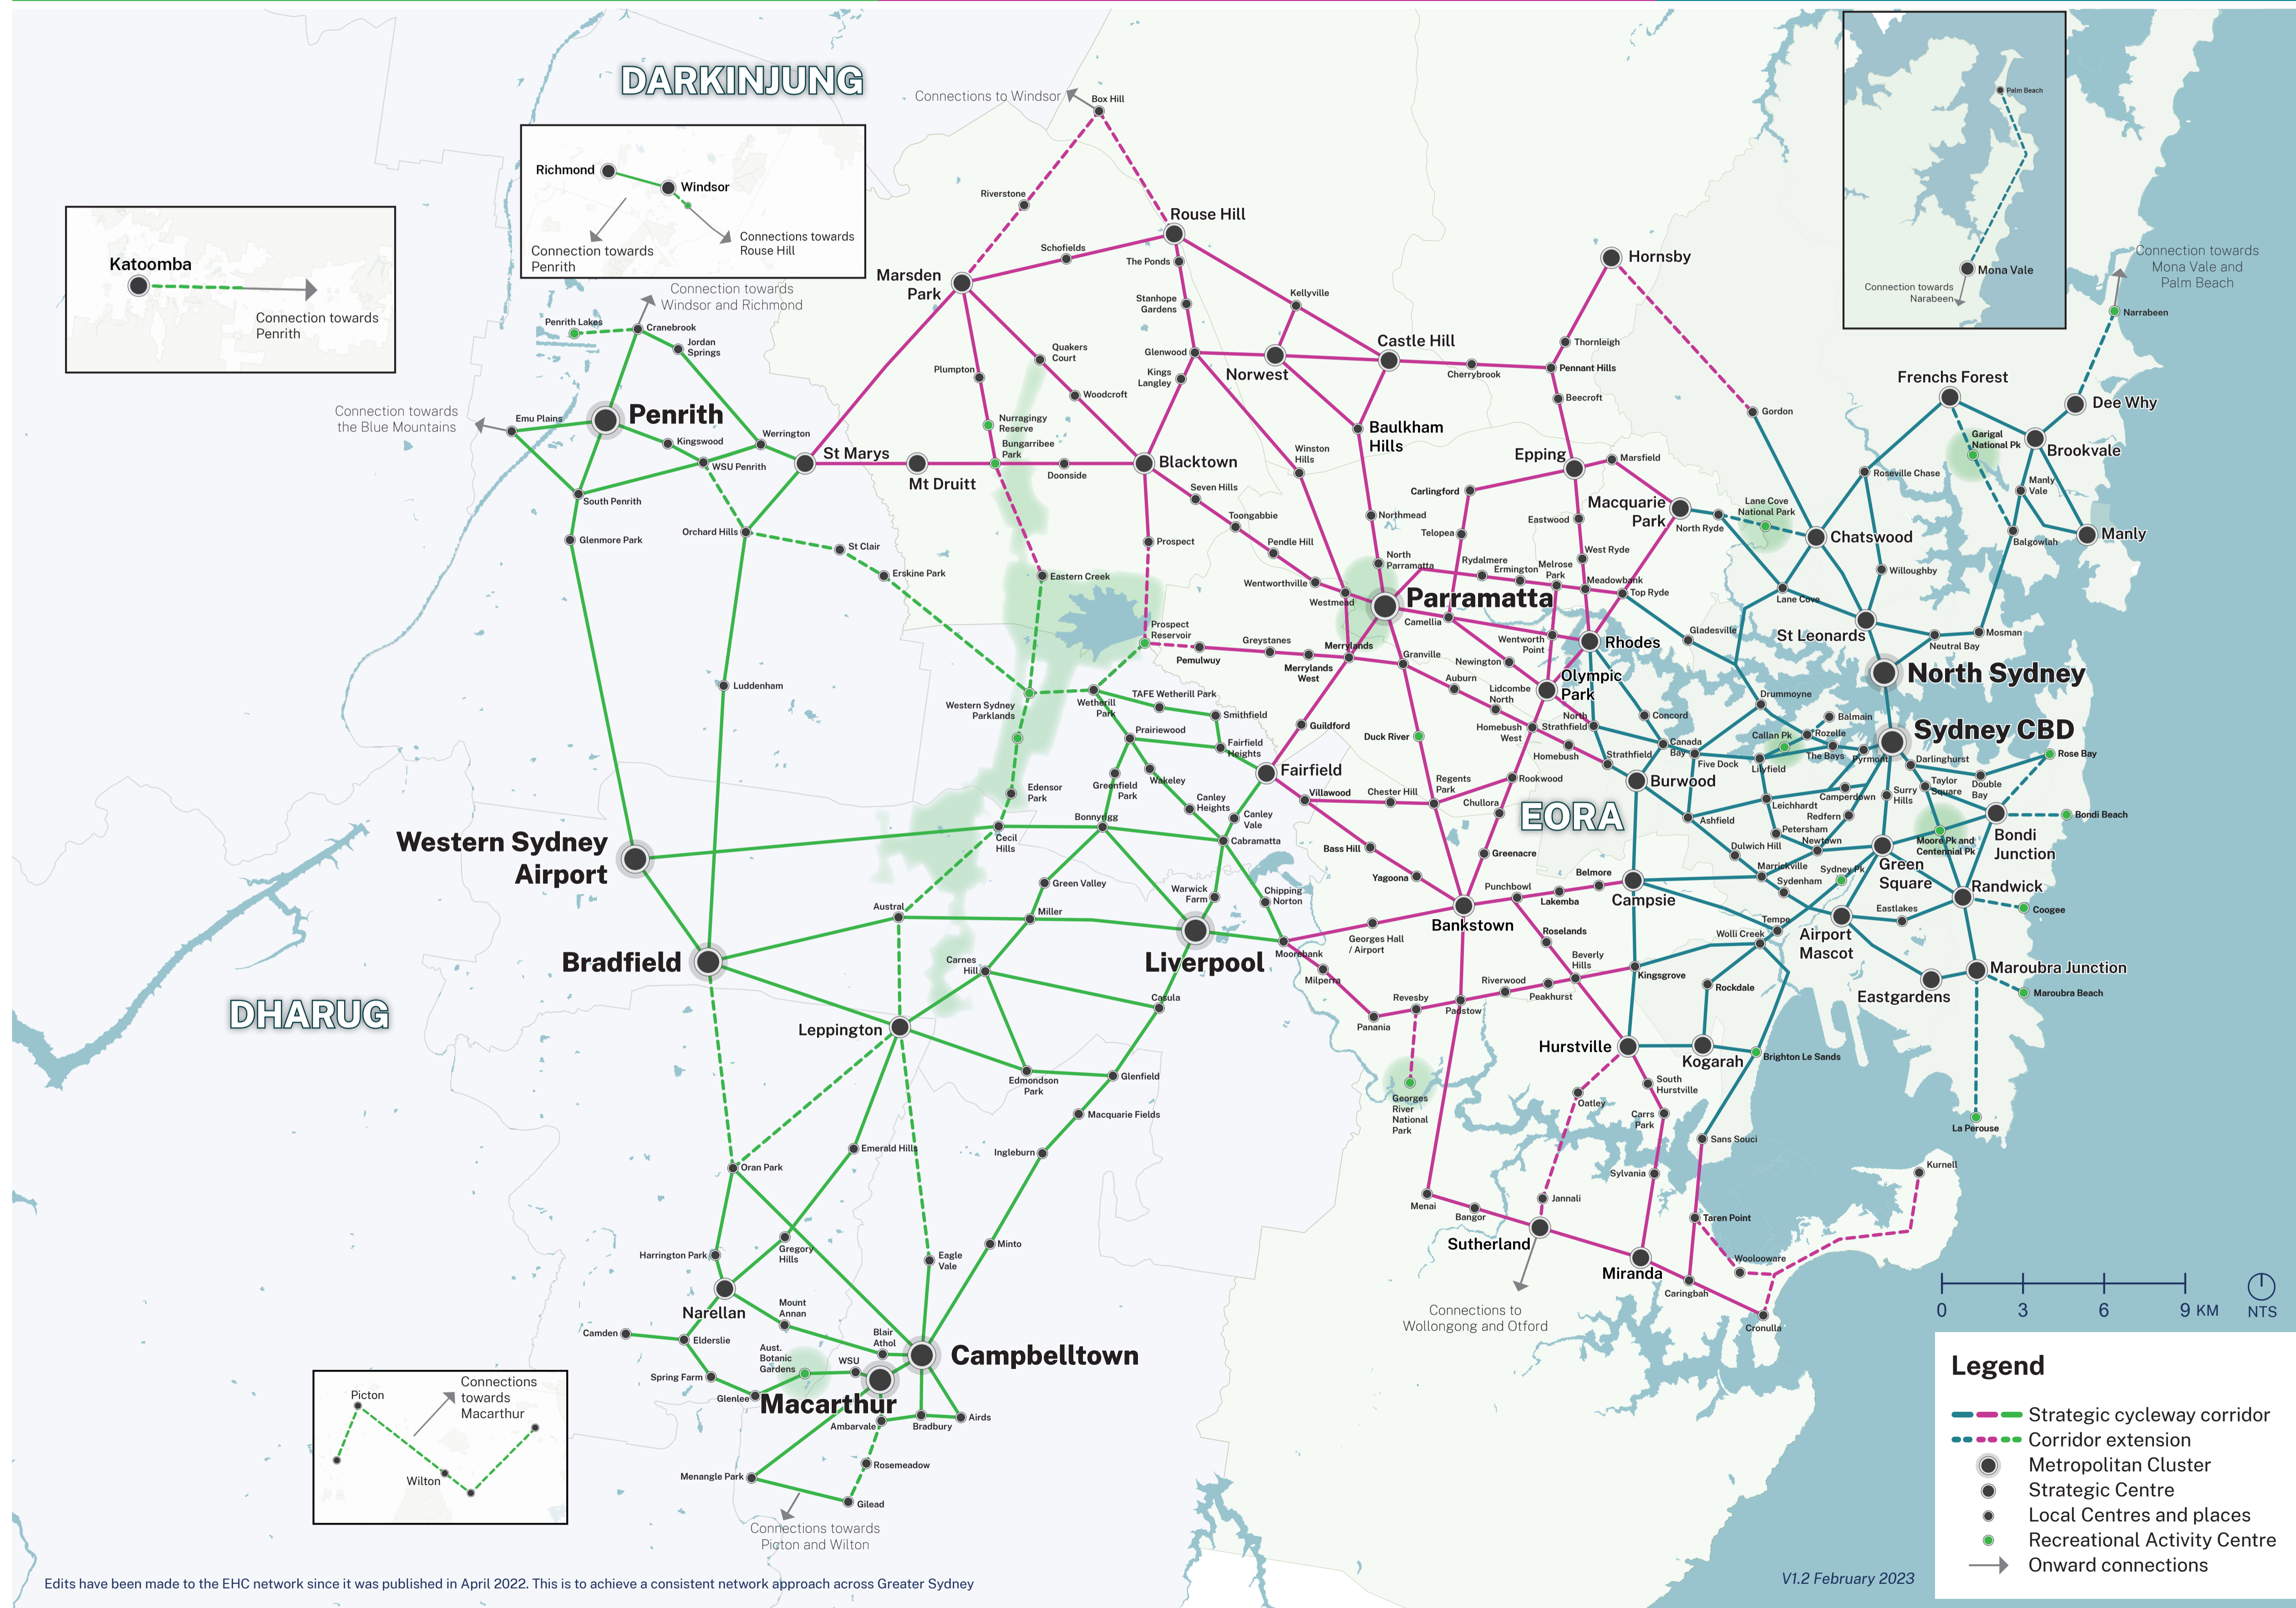

Strategic Cycleway Corridors for Greater Sydney

WESTERN PARKLAND CITY

CENTRAL RIVER CITY

EASTERN HARBOUR CITY

Edits have been made to the EHC network since it was published in April 2022. This is to achieve a consistent network approach across Greater Sydney