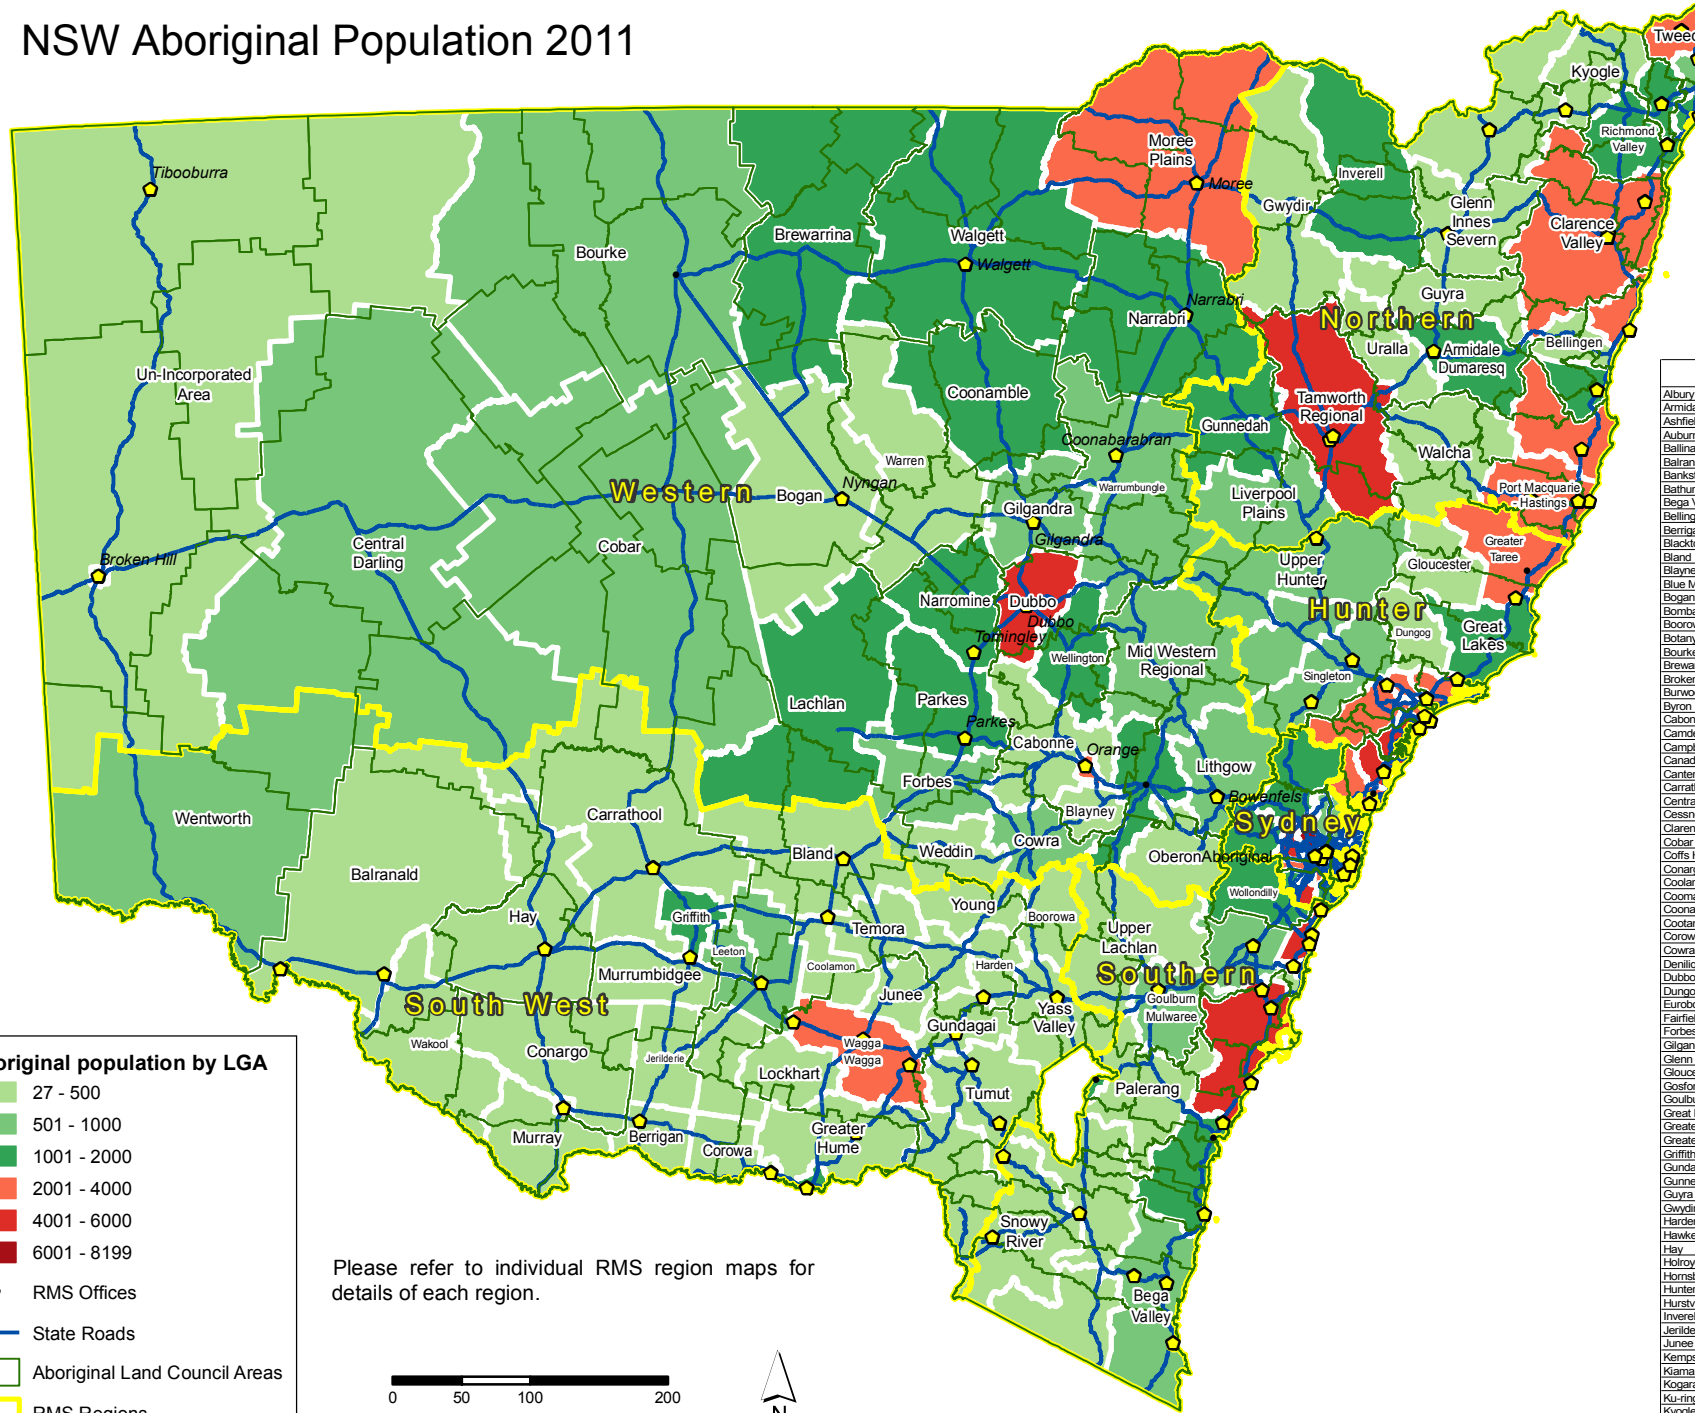

NSW Aboriginal Population 2011

Aboriginal population by LGA

- 27 - 500
- 501 - 1000
- 1001 - 2000
- 2001 - 4000
- 4001 - 6000
- 6001 - 8199

- RMS Offices
- State Roads
- Aboriginal Land Council Areas
- RMS Regions